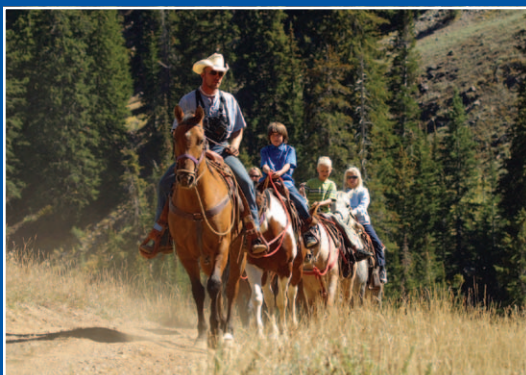

AREA ATTRACTIONS

- Casinos
- Conventions
- College/Training Centers
- Jarbidge Ghost Town
- Lamoille Canyon
- Midas Ghost Town
- Northeastern Nevada Museum
- Outdoor Recreation
- Ruby View Municipal Golf Course
- Sherman Station
- Western Folklife Center

In today's world Elko is North America's largest gold producer. Elko had been called a slice of the real west, and has many dude ranches and ghost towns to back that statement up. There are a number of large above and below ground gold mining operations in and around Elko. Ranching is the number two industry in Elko. Elko offers many unique attractions, places and events geared to please visitors from every walk of life. There are thousands of acres waiting for the fun seeking vacationer. Enjoy a sense of discovery and adventure building memories visiting warm and friendly Elko.

Discover Elko with its Ruby Mountains and rugged canyon streams for fun any season of the year. Golfing, fishing, horseback riding, hunting and snowmobiling to Gold Mine, visiting museums, and a must see is the Western Folklife Center, home to the National Cowboy Poetry Festival. Gaming in Northern Nevada offers visitors to Elko many choices for gambling, live entertainment and a chance to win big.